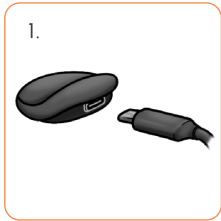

Start your journey.

Get Ready to Breathe with Oxa.

Box contains sensor and charging cable.

Start an exercise or recording in the app.

Good Garment Care. Better Data.

 1-2x 

 5-7x 

Wash:
30°C (cold), gentle