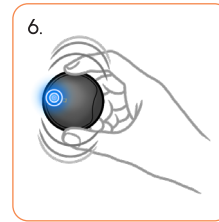

Start your journey.

Get Ready to Breathe with Oxa.

Box contains sensor and charging cable.

Start an exercise or recording in the app.

Good Garment Care. Better Data.

 1-2x 

 5-7x 

Wash:
30°C (cold), gentle