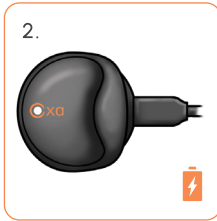

Start your journey.

Get Ready to Breathe with Oxa.

Box contains sensor and charging cable.

Start an exercise or recording in the app.

Good Garment Care. Better Data.

 1-2x 

 5-7x 

Wash:
30°C (cold), gentle