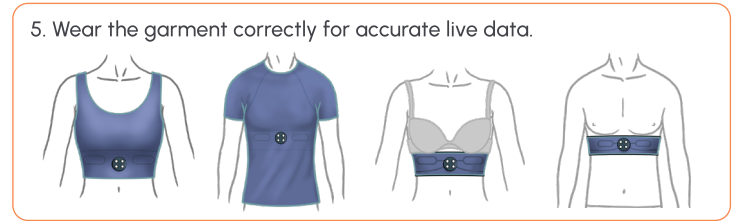

Start your journey.

Get Ready to Breathe with Oxa.

Box contains sensor and charging cable.

Start an exercise or recording in the app.

Good Garment Care. Better Data.

 1-2x 

 5-7x 

Wash:
30°C (cold), gentle