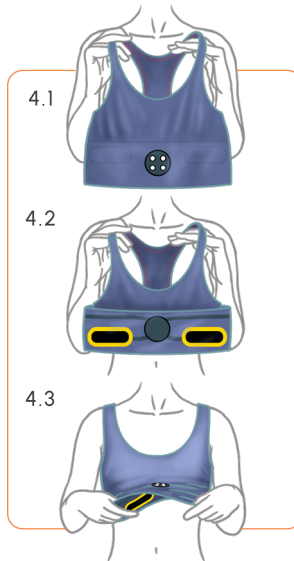

Start your journey.

Get Ready to Breathe with Oxa.

Box contains sensor and charging cable.

Start an exercise or recording in the app.

Good Garment Care. Better Data.

 1-2x 

 5-7x 

Wash:
30°C (cold), gentle