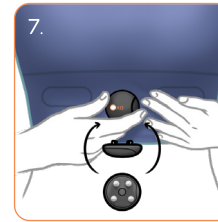

Start your journey.

Get Ready to Breathe with Oxa.

Box contains sensor and charging cable.

Start an exercise or recording in the app.

Good Garment Care. Better Data.

 1-2x 

 5-7x 

Wash:
30°C (cold), gentle