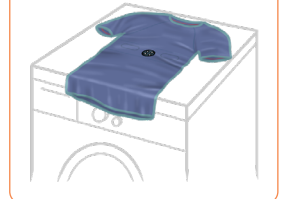

Latest FAQs, instructions,
contact us, and more: support.oxalife.com